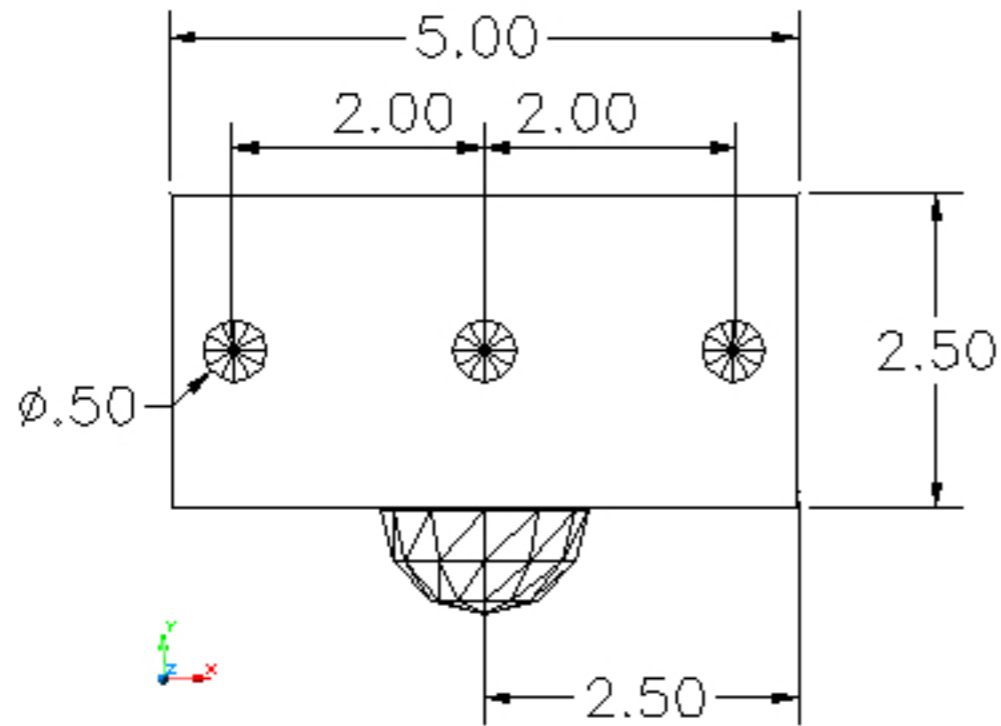

# Top Super Dumper

Main support is made from standard 2x4's. Dimples are  $\frac{1}{4}$ " deep. Pins are all 2.5" above the S.T.A.I.R.S. surface.