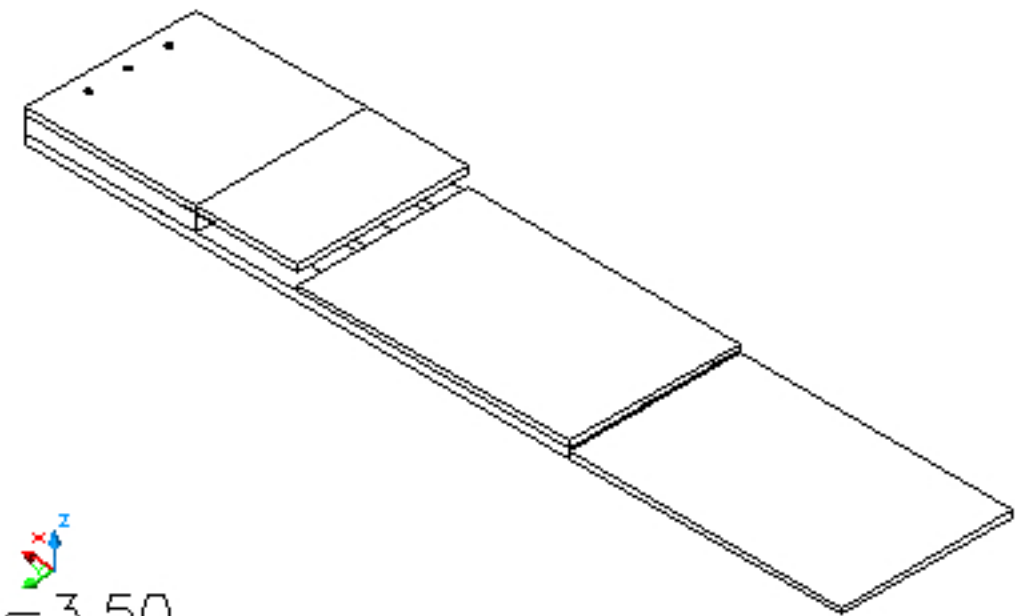

S.T.A.I.R.S.

All surface pieces are made from $\frac{1}{2}$ " MDF. S.T.A.I.R.S. rear wall (not show for clarity) is $\frac{1}{8}$ " thick lexan 15" wide and 6" tall. Dimples on the top step are $\frac{1}{4}$ " deep.