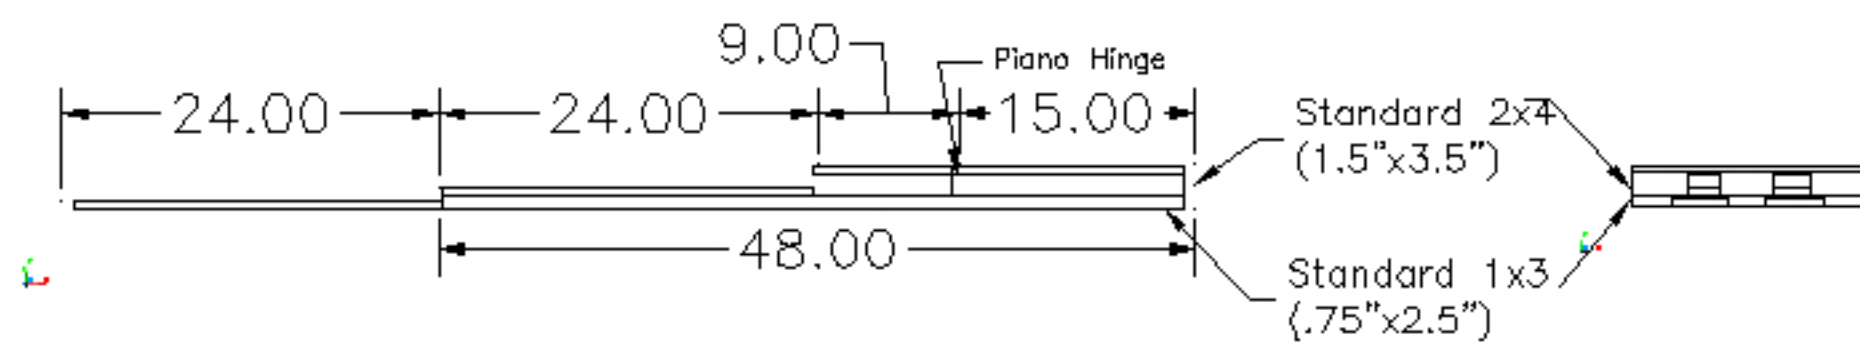

S.T.A.I.R.S.

All surface pieces are made from $\frac{1}{2}$ " MDF. S.T.A.I.R.S. rear wall (not show for clarity) is $\frac{1}{8}$ " thick lexan 15" wide and 6" tall. Dimples on the top step are $\frac{1}{4}$ " deep.