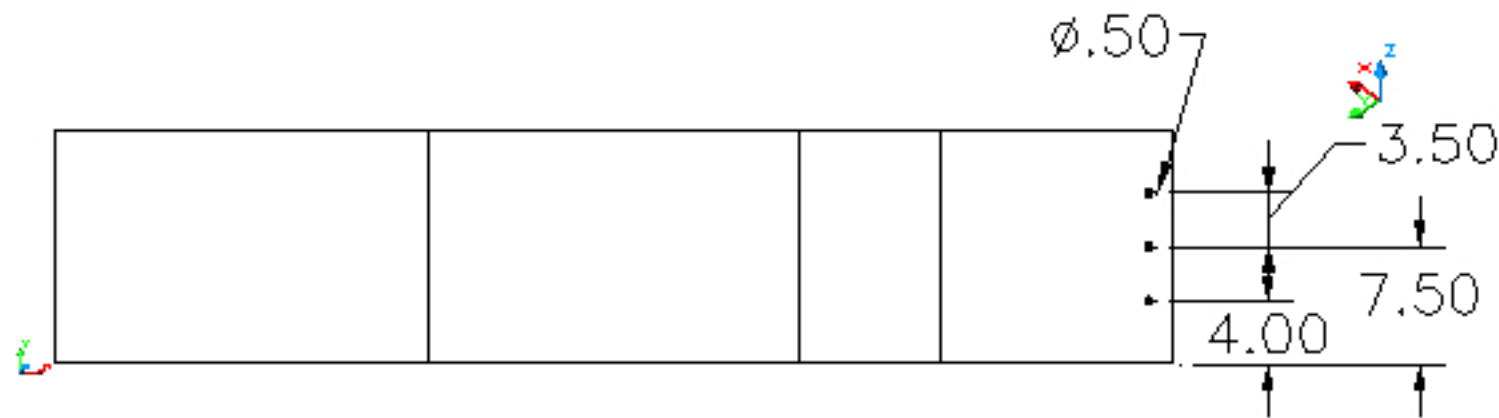

S.T.A.I.R.S.

All surface pieces are made from $\frac{1}{2}$ " MDF. S.T.A.I.R.S. rear wall (not show for clarity) is $\frac{1}{8}$ " thick lexan 15" wide and 6" tall. Dimples on the top step are $\frac{1}{4}$ " deep.