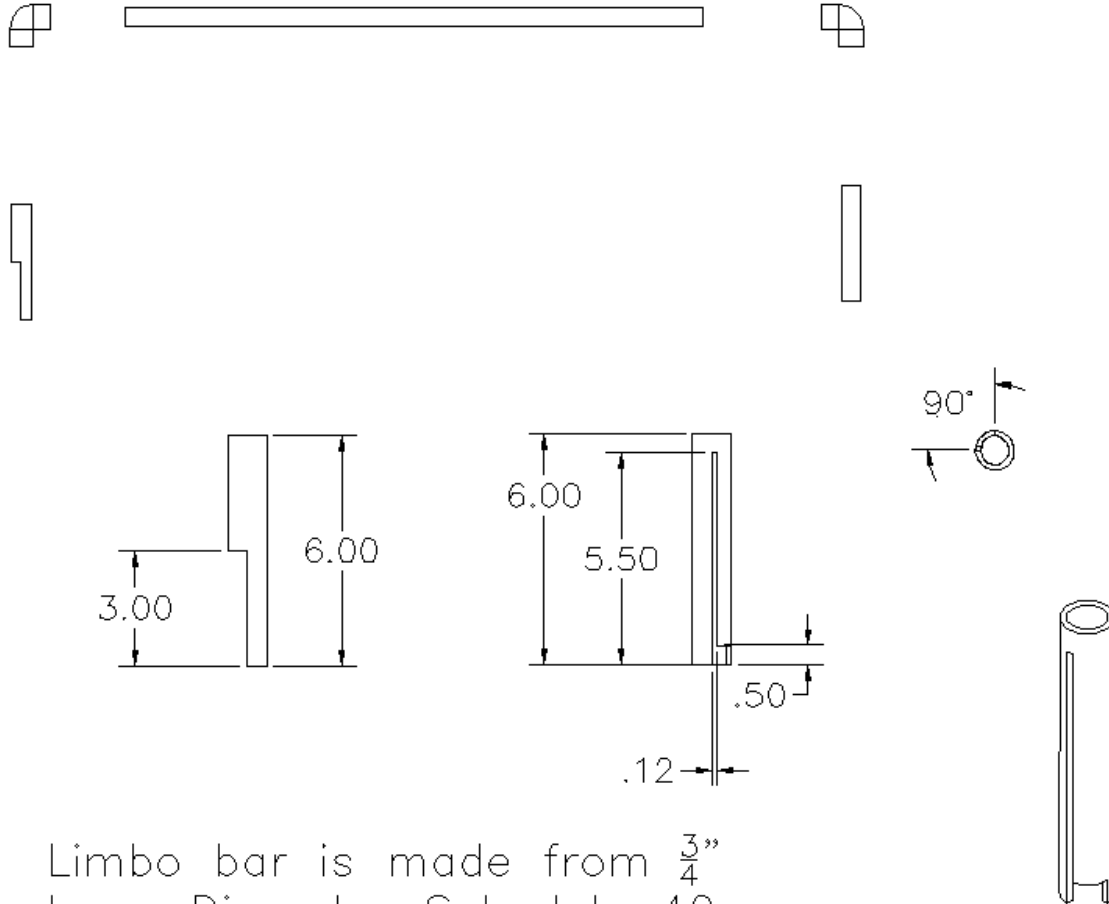

# Limbo Bar

Limbo bar is made from  $\frac{3}{4}$ "  
Inner Diameter Schedule 40  
PVC piping and fittings.